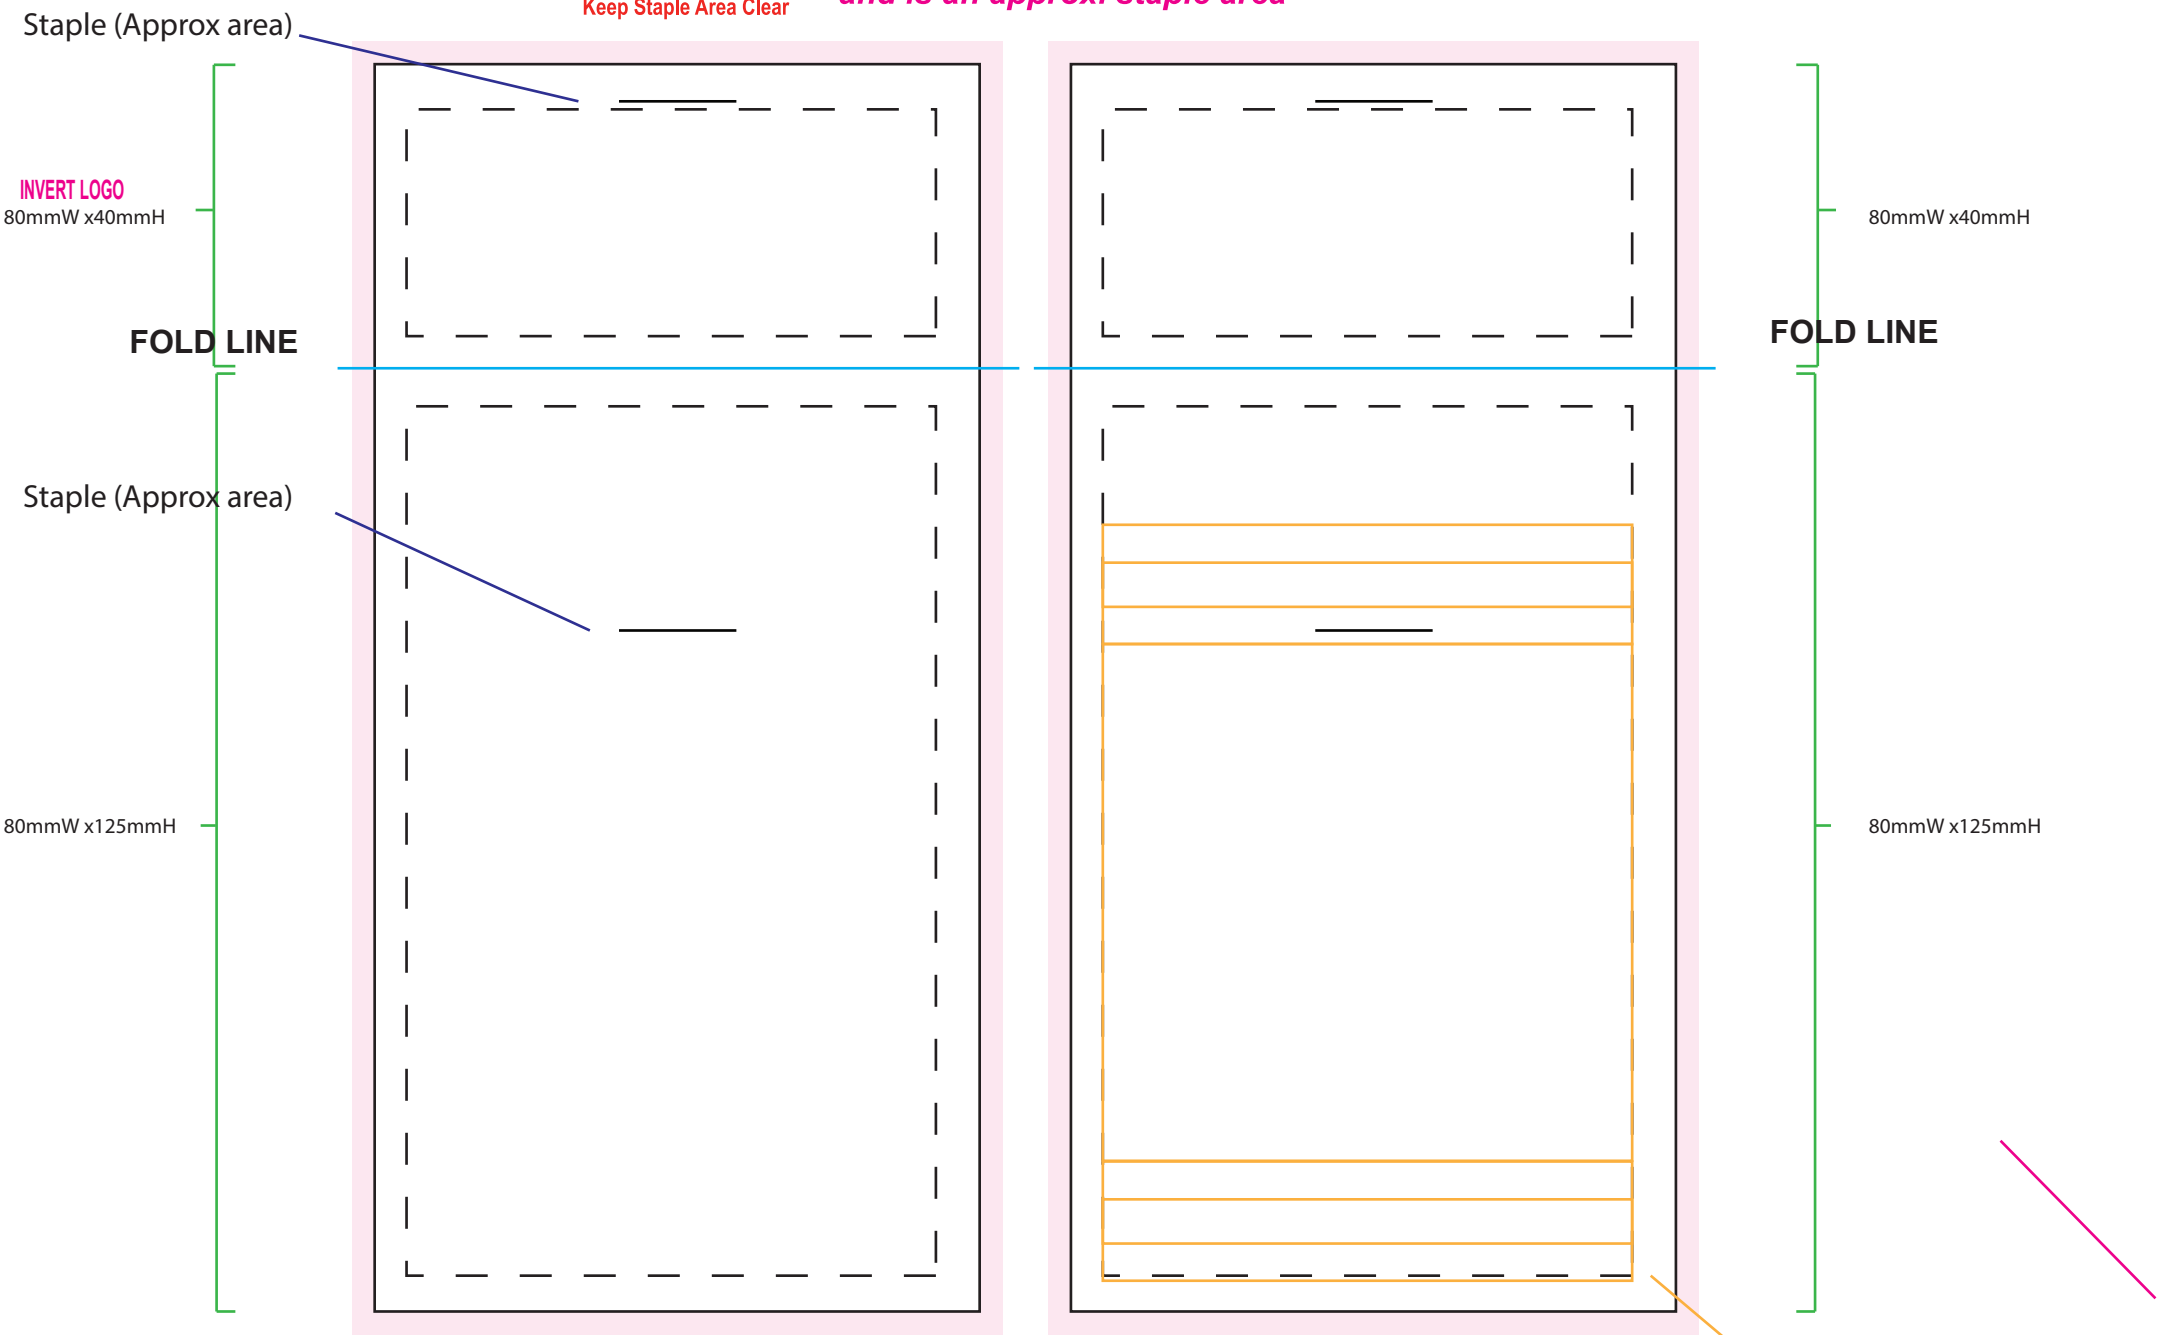

All colours used in this document are indicative only and they may vary across a variety of printing techniques and confectionery

NOTE: Staple is applied by hand and is an approx. staple area

Keep Staple Area Clear

INVERT LOGO  
80mmW x 40mmH

80mmW x 40mmH

FOLD LINE

FOLD LINE

Staple (Approx area)

80mmW x 125mmH

80mmW x 125mmH

100% OUTSIDE FACE  
80mmW x 165mmH

100% INSIDE FACE  
80mmW x 165mmH

Freckle Bag  
(Approx size only)

Photo Impression Only  
NOT TO SCALE

Notes:  
 Billboard Size: 80mmW x 165mmH  
 Bleed 3mm (From edges)  
 Safe area 5mm (inside edges)

**Please note: Billboards are printed digitally, please provide PMS colours if a close match is crucial and please inform us of this when ordering. If PMS colours are not provided we will print directly from the file and resulting print will be taken as correct. Not all PMS colours can be matched. Exact PMS colour match is NOT guaranteed. It is highly recommended that editable linework is provided, without this we cannot be held responsible for colour discrepancies**

**Product Code : CC084N**

Description : Billboard with Choc Freckle  
 Order# :  
 Company Name :  
 Contact :  
 Board Size : 80mmW x 165mmH (Total Billboard Size)  
 80mmW x 40mmH (Flap only)  
 Print Colour : **Customer must provide PMS Colour print guide**  
 Quantity :  
 Delivery Date :